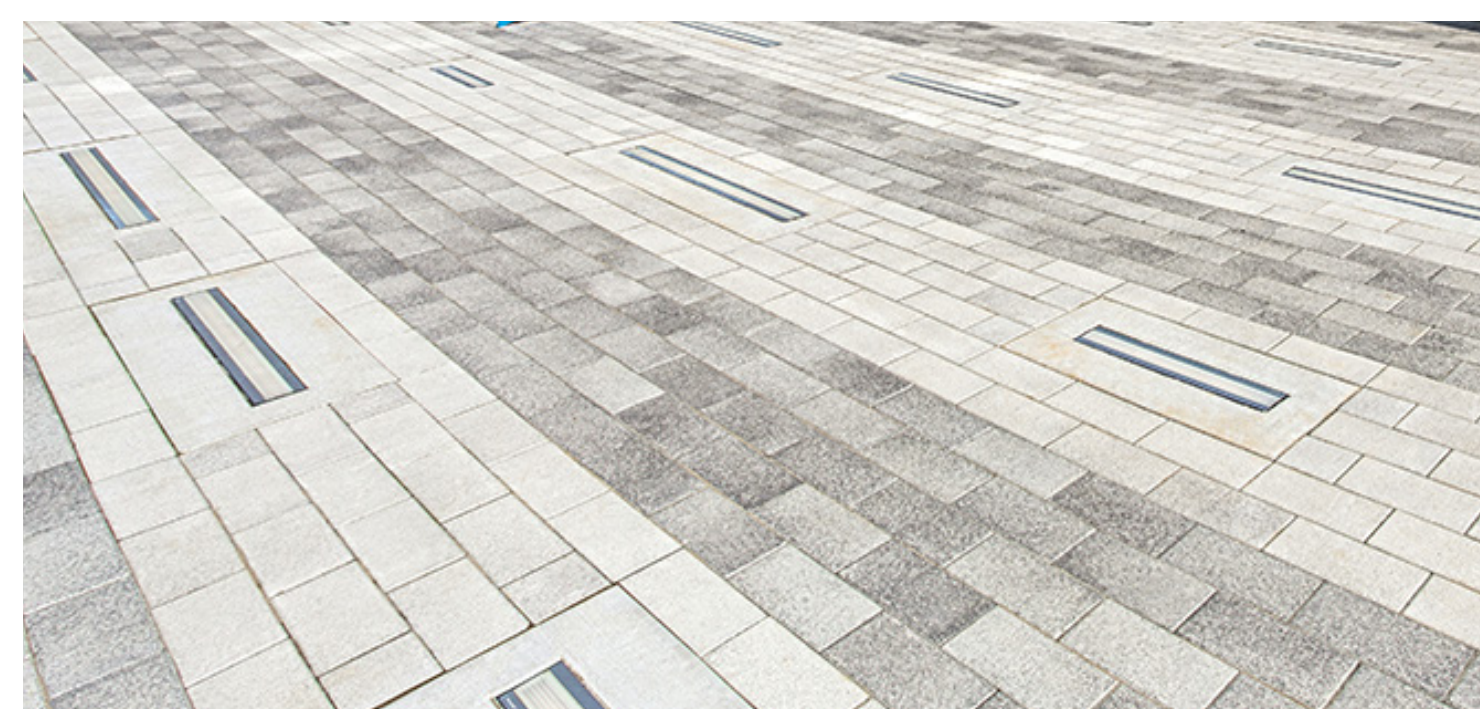

COLORS

COLOR PALETTE AND DESIGN INSPIRATION:

PAVING

Main Walkway: Concrete with Brushed Finish
 Accent Paving at Seating Areas: Grey Pavers

DESIGN ELEMENTS

FURNITURE & LIGHTING

STYLE PALETTE